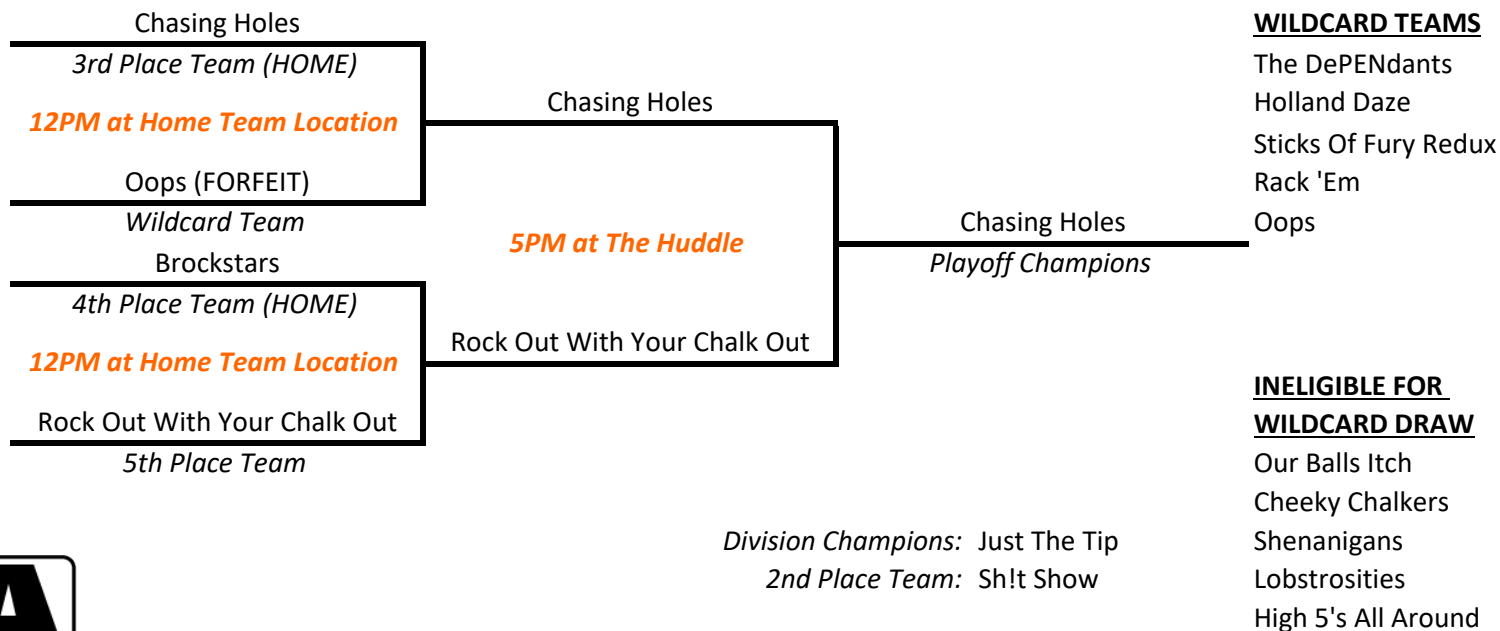

# ★ PLAYOFFS ★

## GOLD TIER

Divisions Of 14 To 16 Teams

Division Champions (First Place At The End Of The Session), Second Place In Division Standings  
AND Playoff Champions Advance To The World Qualifier Tournament

Please see the schedule on your APA Online Member Services account to see when you play